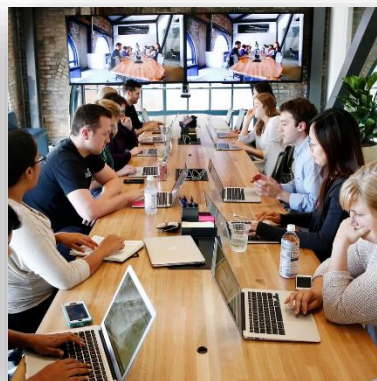

Murder Mystery

Gather evidence, identify the killer, seek justice.

Step into the thrilling world of Murder Mystery, an immersive game where you and your team become detectives, tasked with solving a heinous. Work together, communicate effectively, and collaborate to gather evidence, uncover the truth, and identify the cunning killer.

How it Works:

Participants assume the roles of detectives aiming to solve a complex crime. Throughout the experience, you'll encounter challenging puzzles, cryptic messages, and hidden clues that will test your deductive skills. Collaborate with your team or compete against other players to piece together the truth behind the crime. With each decision and discovery, the plot thickens, leading you closer to uncovering the identity of the murderer.